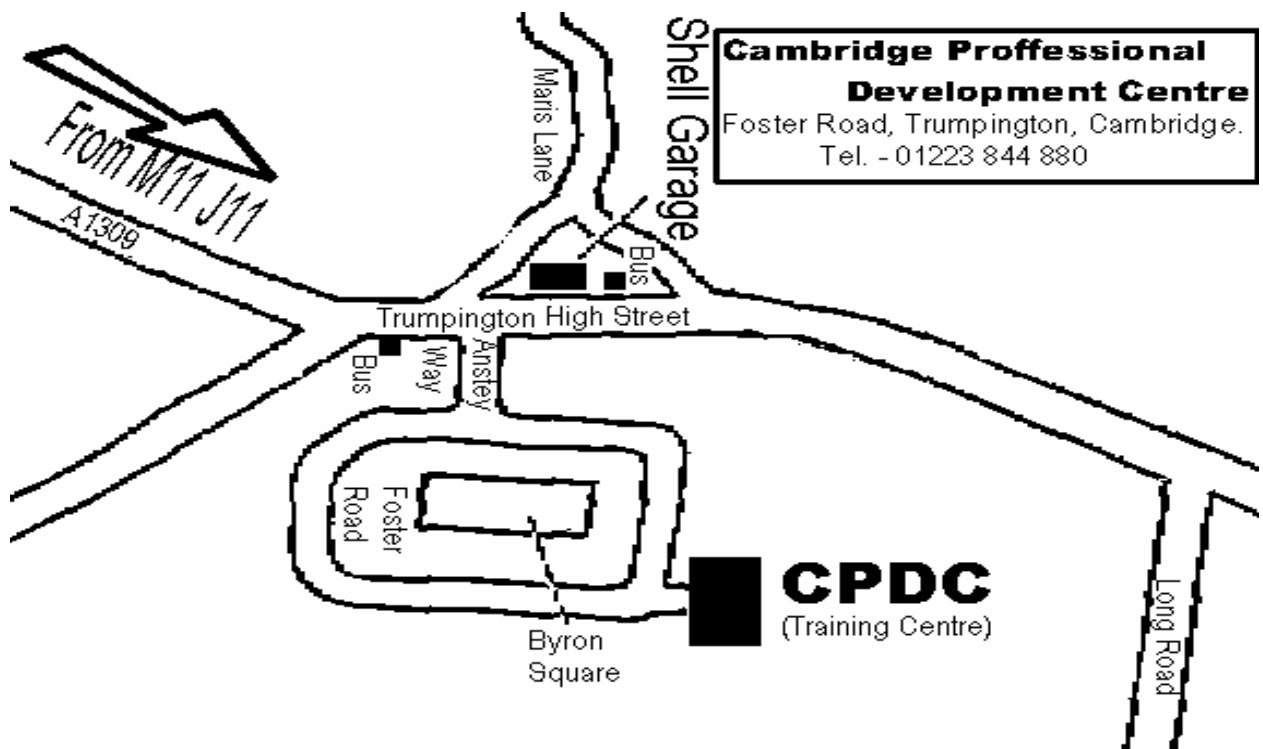

VENUE MAP CAMBRIDGE

Cambridge Professional Development Centre

Foster Road, Trumpington, Cambridge, CB2 2NL Tel: 01223 844 880

Leave M11 at J 11, At roundabout take A1309 towards Cambridge, Pass through lights with Waitrose on LHS, Just before Shell Garage (on LHS) turn **RIGHT** onto **ANSTEY WAY**, At the end of the road turn left. Follow road round (through right hand bend) until clearly marked entrance on LHS