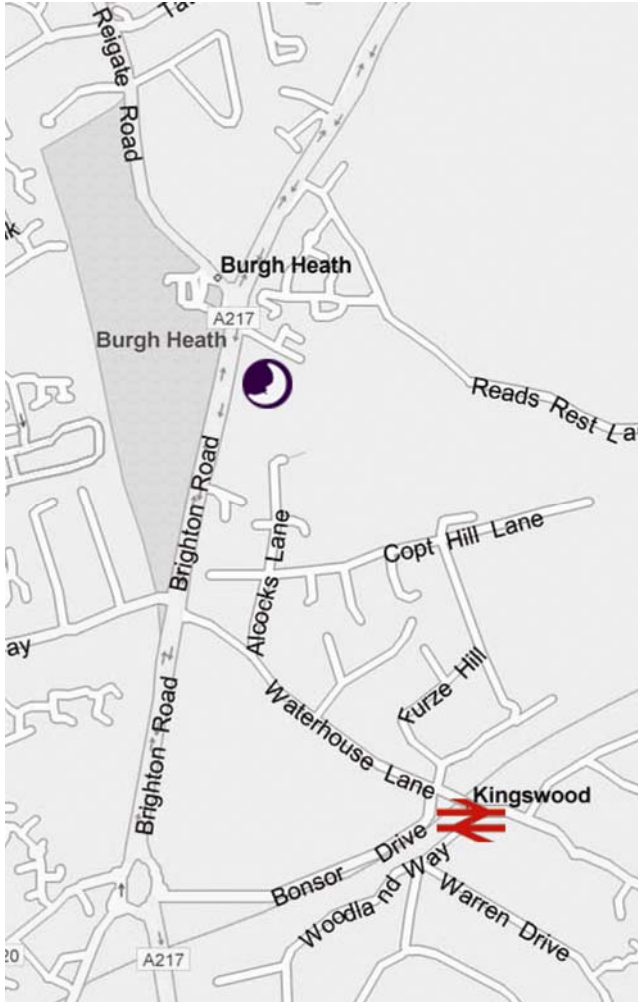

## Premier Inn

Brighton Road, Burgh Heath, Tadworth, Surrey KT20 6BW Tel: 0871 527 8382

**Coming from the M25** – Leave the M25 at Junction 8, heading north-west along the A217 towards Sutton.

Continue along the A217 at the intersection with the B2032/B2220 towards the village of Burgh Heath.

Coming up towards the junction with the A240 turn right at the traffic lights and make a U-Turn at Oatlands Road and begin travelling south-west along the A127

After a short distance, approx 300ft, the Premier Inn turning will be on your left.

The nearest train station is Kingswood (British Rail).

**Walking:** Turn right out of the station and walk along Waterhouse Lane, for 0.5 miles (approx 9 minutes) until you reach the junction with Brighton Road. Turn right along Brighton Road for a further 0.3 miles and the Premier Inn should be on your right.